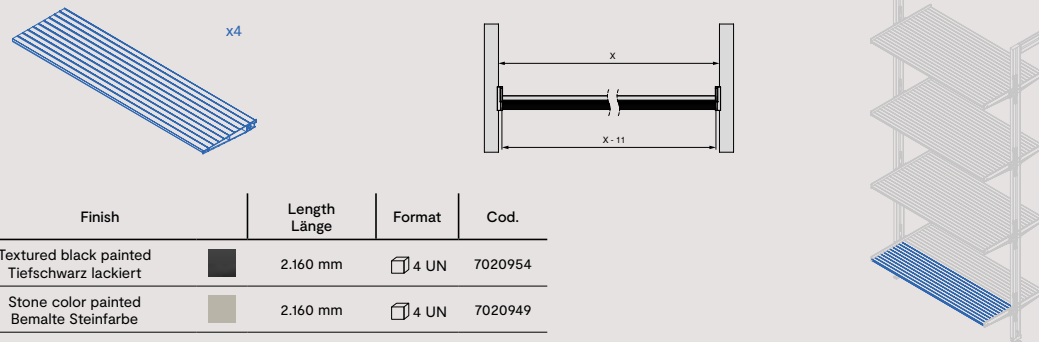

Profile for Zero shelf
Profil für Zero Regal

Finish		Length Länge	Format	Cod.
Textured black painted Tiefschwarz lackiert	■	2.160 mm	4 UN	7020954
Stone color painted Bemalte Steinfarbe	■	2.160 mm	4 UN	7020949

The products include screws and plugs for mounting. / Zu den Produkten gehören Schrauben und Dübel für die Montage.

Scan this QR and discover the assembly video of the horizontal accessories.
Scannen Sie diesen QR-Code und entdecken Sie das Montagevideo für das horizontale Zubehör.